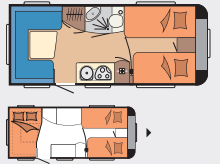

495 UL

De Luxe, Excellent
L: 724cm B: 230cm
G: 1.400kg