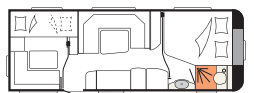

BATHROOM

DE LUXE 650 KMFe
External washroom