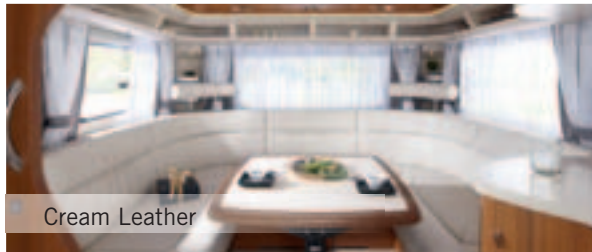

OPTIONAL EXTRAS

Designed exclusively for Hobby ISP. With appropriate LCD panel, users are able to control the following:

- ALDE wet heating system
- Air conditioning unit
- Electric Roof Light

Other special features can be found in our price list or at www.hobby-caravan.de

Upholstery