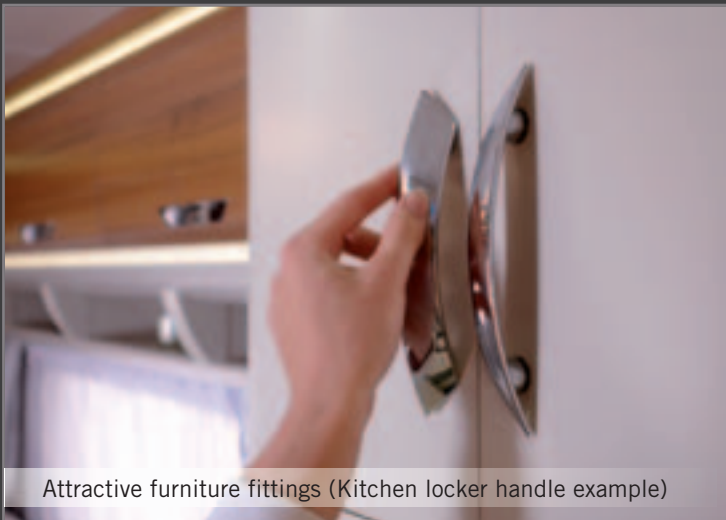

Mirror shutter

Attractive furniture fittings (Kitchen locker handle example)