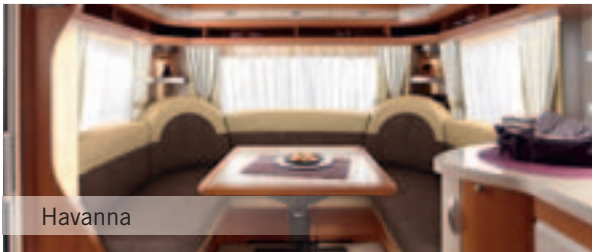

Wall lights (model-specific)

Exclusive to Hobby

THETFORD C500 toilet bench, exclusive to Hobby (model-specific)

Corner shelving units with lighting (model-specific)

OPTIONAL EXTRAS

Designed exclusively for Hobby ISP. With appropriate LCD panel, users are able to control the following: