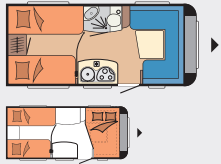

SINGLE BEDS

460 LU

Excellent
L: 661cm B: 230cm
G: 1.350kg