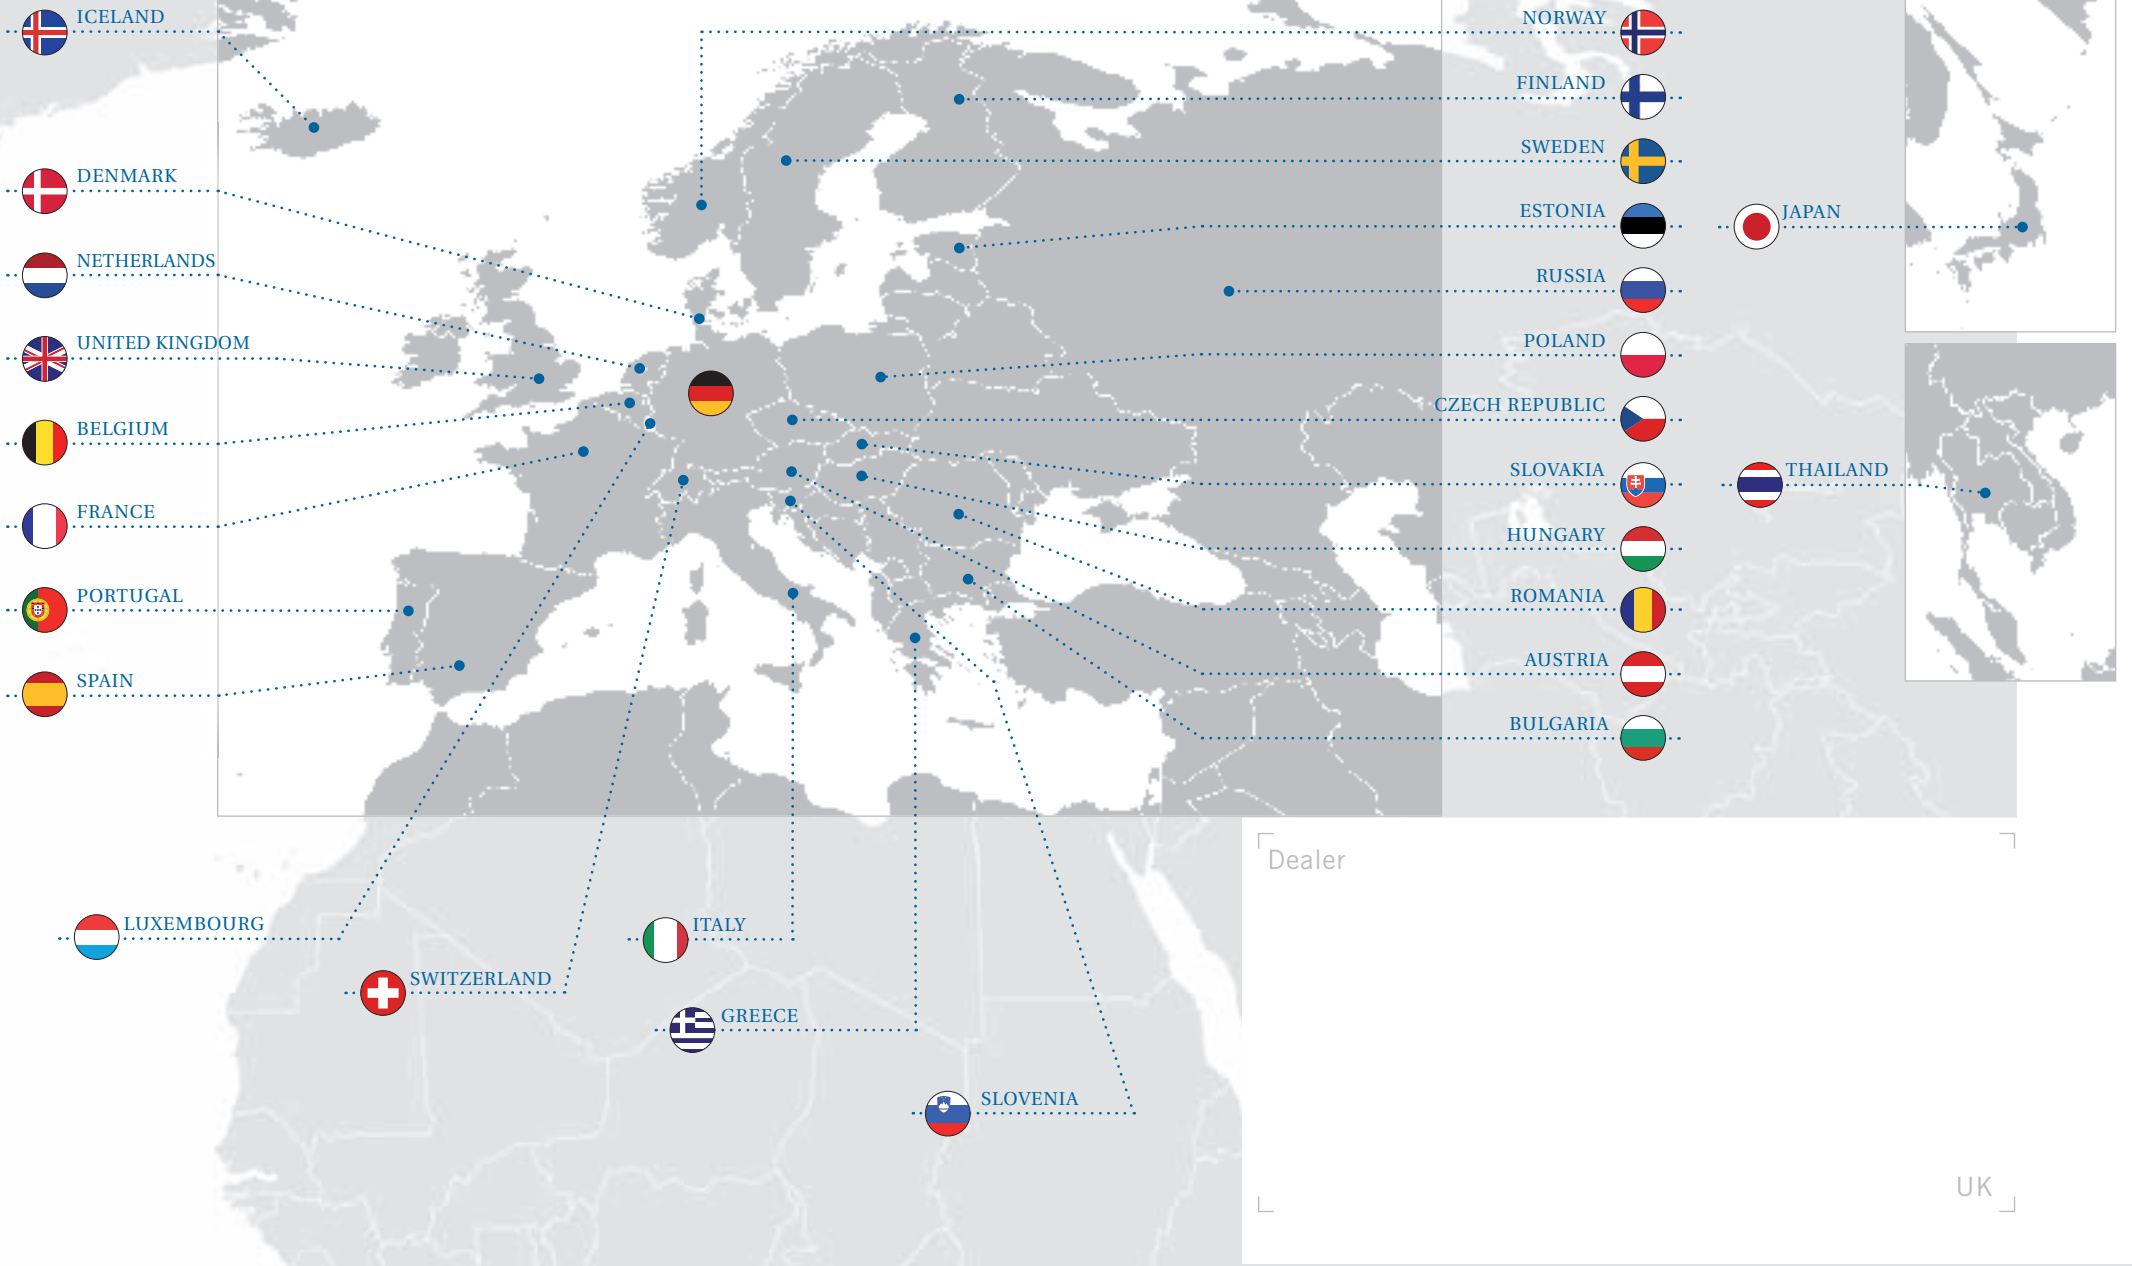

TECHNICAL DATA

L: total length
B: total width
G: Technically permissible gross weight

GERMANY

Hobby-Wohnwagenwerk

Ing. Harald Striewski GmbH
 Harald-Striewski-Straße 15
 D-24787 Fockbek/Rendsburg www.hobby-caravan.de