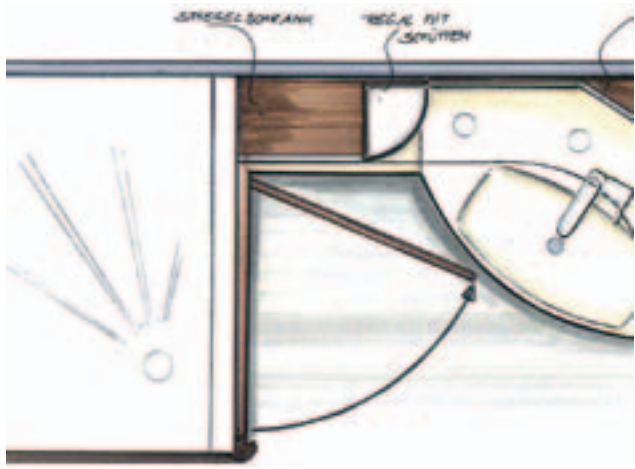

DESIGN

Creating a relaxing atmosphere and optimising practicality – together, this is what makes Hobby caravans so popular. A perfect design, both attractive and practical, characterises everything from the dynamic, flowing contour of the new PREMIUM all the way to the fittings, such as the elegant Slim Tower fridge, which is only available from Hobby. Nevertheless, it also proves its expertise in the smaller details: the THETFORT toilet bench is not only elegant, but also particularly low maintenance.