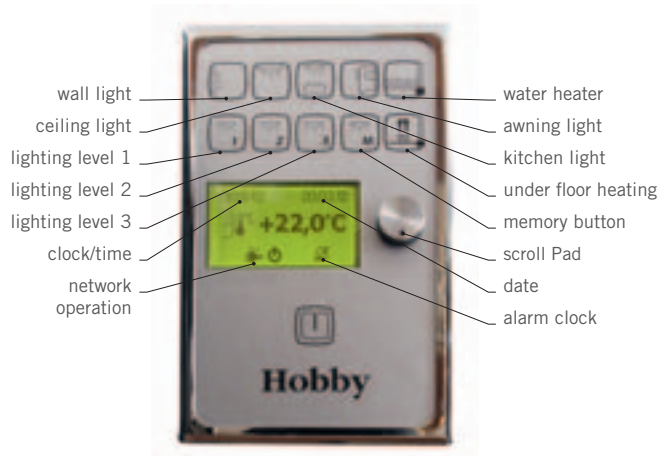

ARGUMENTS

LIGHTING CONTROL SYSTEM AND INTELLIGENT ENERGY SUPPLY

On board your caravan, you are in total control: with our new operating panel, you can control all electrical devices in your caravan centrally.

With this season, we offer you even more comfort: the optional LCD panel can now also control an ALDE hot-water heating system, an air-conditioning system or an electric roof light. And in autonomous operation, your Hobby supports you with the new WAECO power-charging module for shorter battery-charging times and the HELLA battery sensor.

INDOOR CLIMATE / SUITABILITY FOR WINTER

Hobby caravans are also ideal for winter caravanning. They are extremely well insulated, ensuring that the cold stays outside, while high-quality heating systems from renowned manufacturers keep you warm and cosy inside. Our intelligent furniture units also ensure a pleasant temperature within the caravan thanks to an upholstery ventilation system: this allows optimal air circulation within the vehicle. Therefore, damp and mould do not stand a chance.

QUALITY AND GUARANTEE

Quality is a key component of Hobby's corporate philosophy. Our management system is certified according to the latest ISO 9001:2008 standards. The quality of our caravans is constantly monitored and documented at fixed production stations. Only when all quality checks have been successfully completed are Hobby caravans made available to the public. Our vehicles are guaranteed to be watertight for five years.