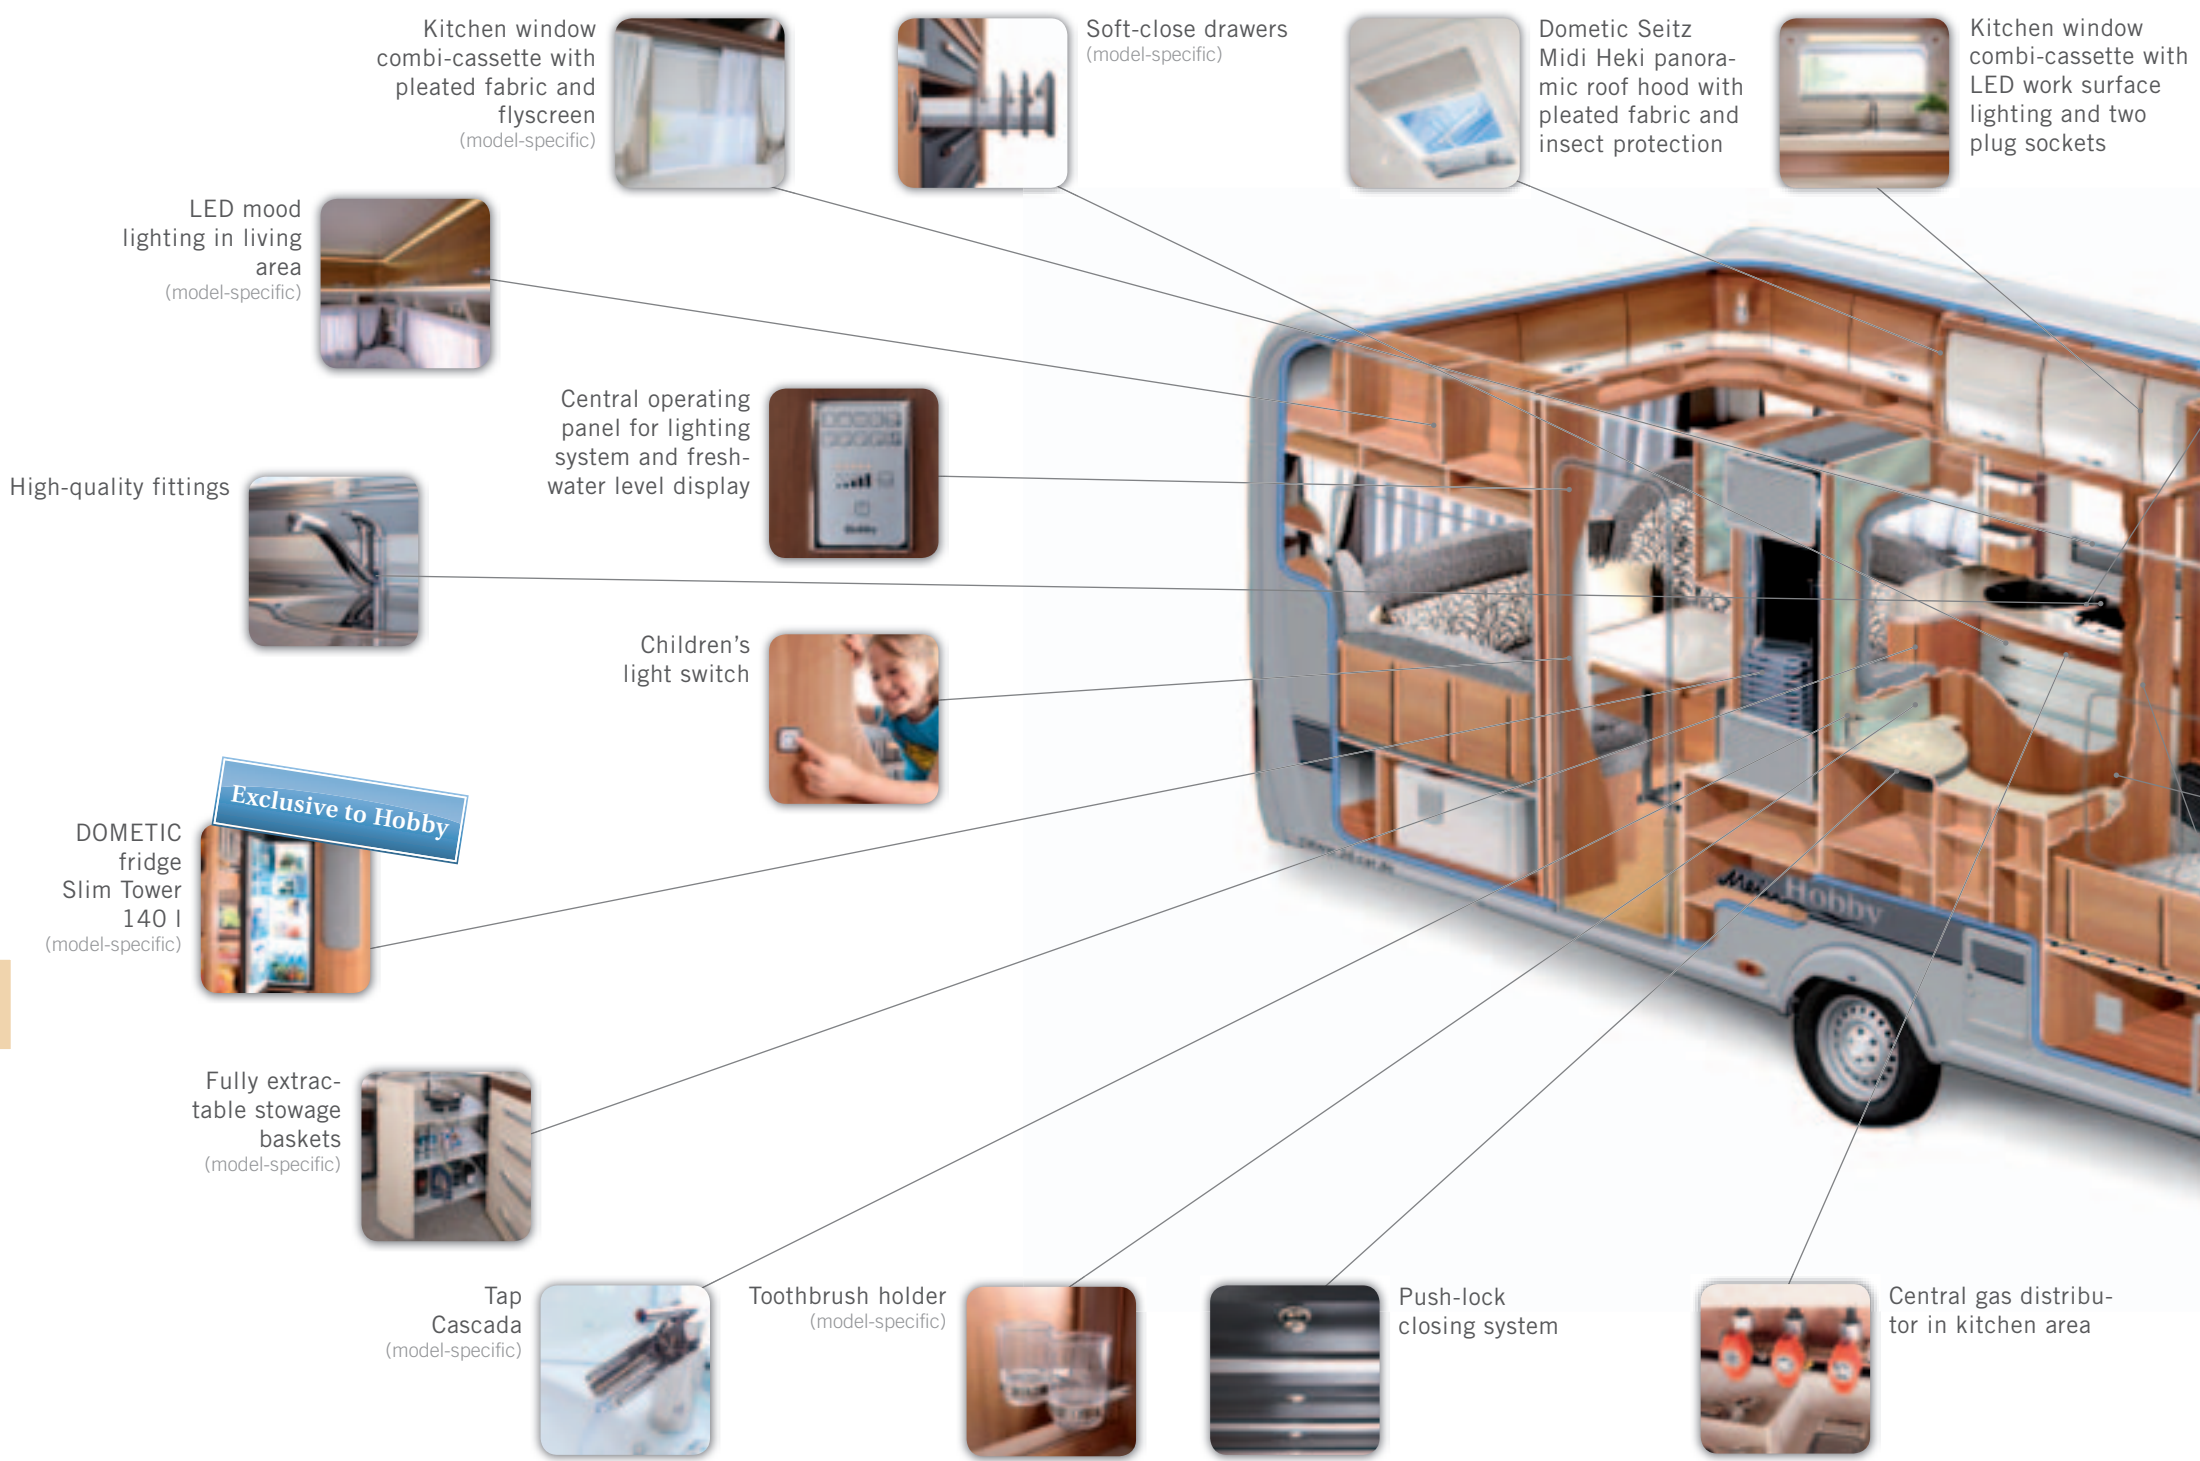

Kitchen window combi-cassette with pleated fabric and flyscreen (model-specific)

Soft-close drawers (model-specific)

Dometic Seitz Midi Heki panoramic roof hood with pleated fabric and insect protection

Kitchen window combi-cassette with LED work surface lighting and two plug sockets

LED mood lighting in living area (model-specific)

Central operating panel for lighting system and fresh-water level display

High-quality fittings

Children's light switch

Exclusive to Hobby

DOMETIC fridge Slim Tower 140 l (model-specific)

Fully extractable stowage baskets (model-specific)

Tap Cascada (model-specific)

Toothbrush holder (model-specific)

Push-lock closing system

Central gas distributor in kitchen area

STANDARD FITTINGS

stainless steel combination with sink and hob

Dometic Seitz Medi Heki roof hood with pleated fabric and insect protection