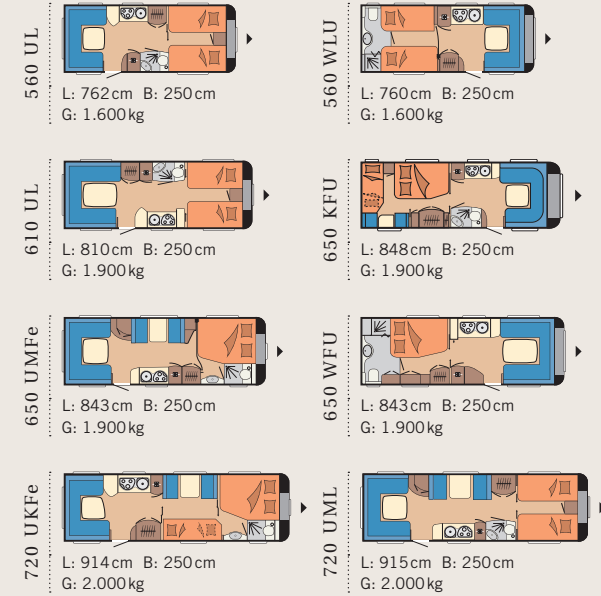

PRESTIGE 650 WFU

Decorative wood trim: Goiabao/Comina Ash

Upholstery: Dubai

Layouts